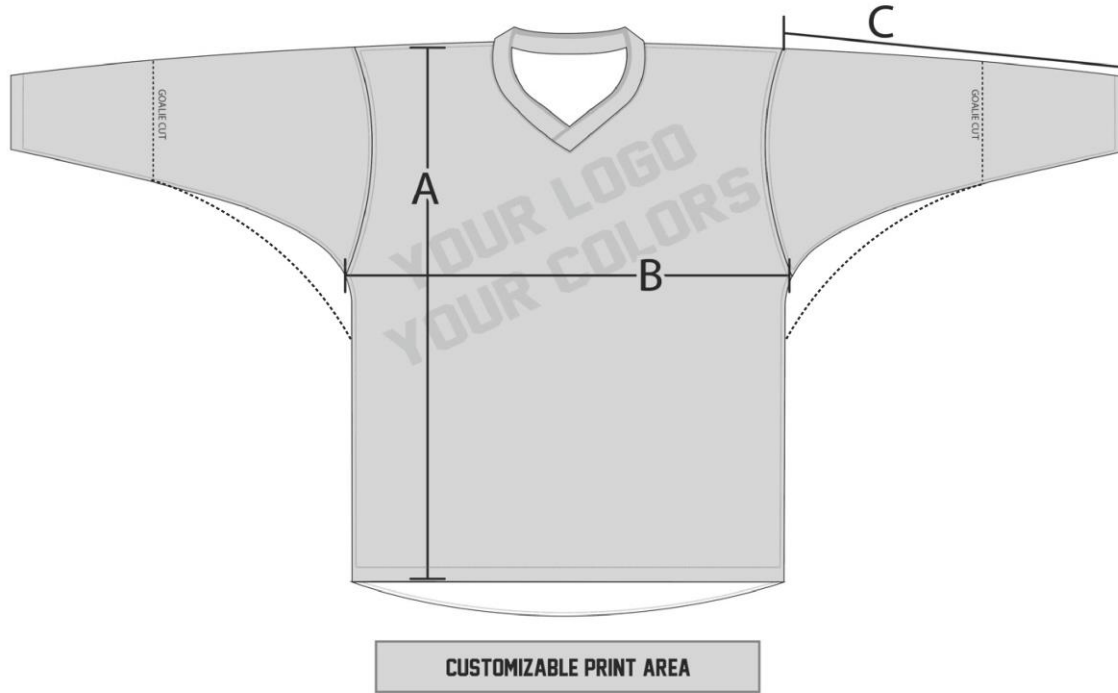

## SUBLIMATED JERSEY SIZE GRADE

All sizes in INCHES (+/- up to 1" in variance)

Size	(A) High-Point Seam	(B) Chest Width	(C) Sleeve Length	Avg Age
YXS	19	18	13	5-6
YS	21	19	14.5	6-7
YM	22	20	16	7-8
YL	24	21	18	8-10
YXL	26	22	20	10-12
AS	28	24	21.5	12-14
AM	29	25	22	14-16
AL	31	26	22.5	16+
AXL	32	29	23	16+
AXXL	33	30	23.5	16+
<b>Goalie Youth Small</b>	23	21	11.5	6-9
<b>Goalie Youth Large</b>	26	22	14	9-12
<b>Goalie Adult Small</b>	29	26	16	12-14
<b>Goalie Adult Large</b>	34	30	17	16+

## SUBLIMATED INLINE PANT SIZE GRADE

	A	B	C	D	
SIZE	WAIST (in)	LENGTH (in)	KNEE (in)	ANKLE (in)	Avg Age
YOUTH X SMALL	22	33	15	12	5-6
YOUTH SMALL	24	35	17	13	6-7
YOUTH MEDIUM	25	36.25	18	13.5	7-8
YOUTH LARGE	26	37.5	18.5	14	8-10
YOUTH X-LARGE	28	38.5	19.5	14.5	10-12
ADULT SMALL	31	39.75	20	15	12-14
ADULT MEDIUM	33	40.75	21	15.5	14-16
ADULT LARGE	35	41.5	22	16	16+
ADULT X-LARGE	37	42.5	22.5	16	16+
ADULT XX-LARGE	40	43.5	23.5	16.5	16+

All sizes in INCHES (+/- up to 1" in variance)