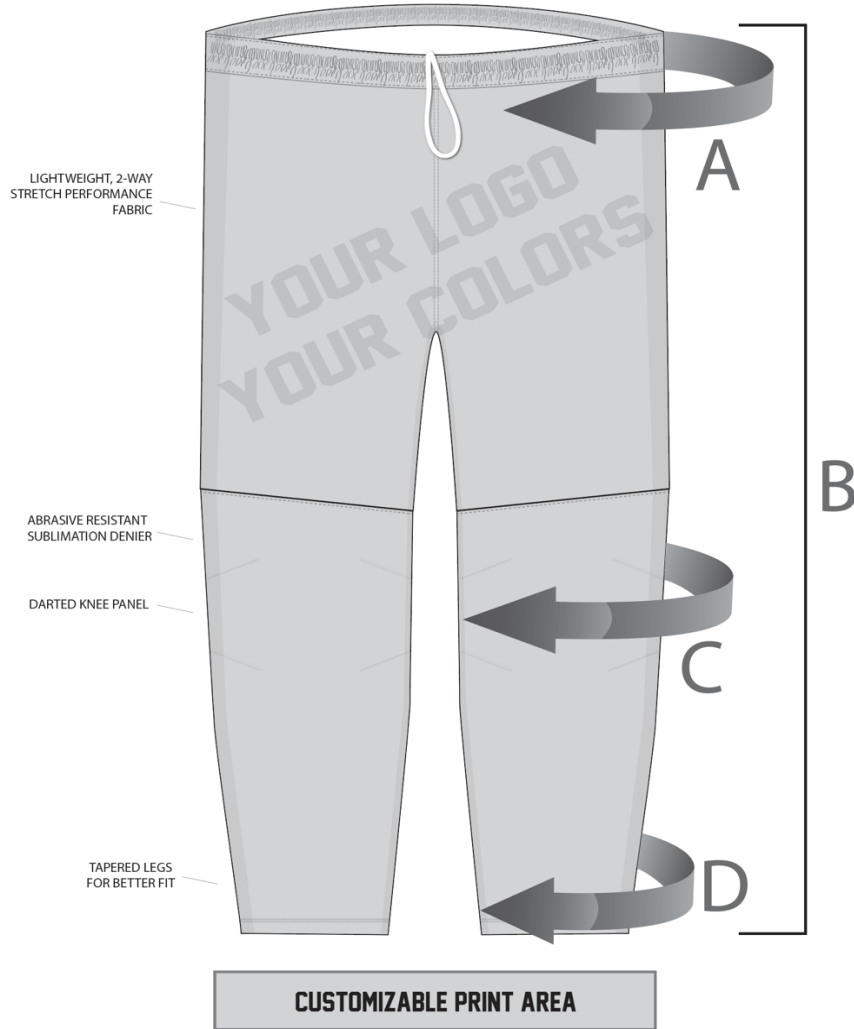

SUBLIMATED INLINE PANT SIZE GRADE

	A	B	C	D	
SIZE	WAIST (in)	LENGTH (in)	KNEE (in)	ANKLE (in)	Avg Age
YOUTH X SMALL	22	33	15	12	5-6
YOUTH SMALL	24	35	17	13	6-7
YOUTH MEDIUM	25	36.25	18	13.5	7-8
YOUTH LARGE	26	37.5	18.5	14	8-10
YOUTH X-LARGE	28	38.5	19.5	14.5	10-12
ADULT SMALL	31	39.75	20	15	12-14
ADULT MEDIUM	33	40.75	21	15.5	14-16
ADULT LARGE	35	41.5	22	16	16+
ADULT X-LARGE	37	42.5	22.5	16	16+
ADULT XX-LARGE	40	43.5	23.5	16.5	16+

All sizes in INCHES (+/- up to 1" in variance)