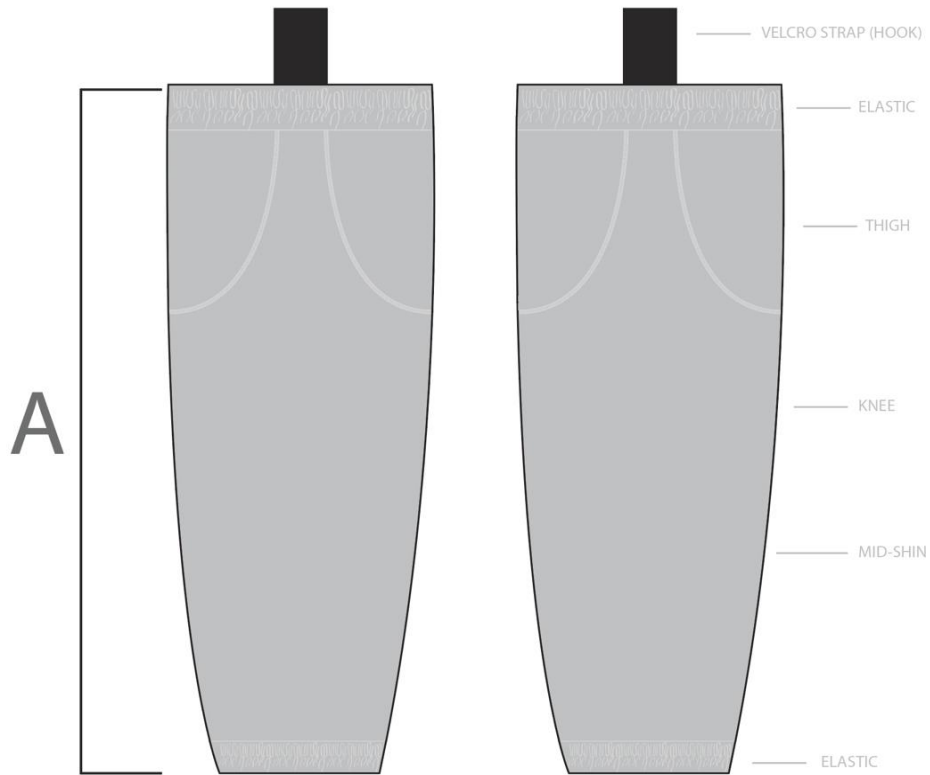

All sizes in INCHES (+/- up to 1" in variance)

## SUBLIMATED ICE SHELL / GOALIE PANT

	A	B	
	WAIST (in)	SIDSEAM (in)	Avg Age
YOUTH X SMALL	22	18	5-6
YOUTH SMALL	24	19	6-7
YOUTH MEDIUM	25	20	7-8
YOUTH LARGE	26	21	8-10
YOUTH X-LARGE	28	22	10-12
ADULT SMALL	31	22.5	12-14
ADULT MEDIUM	33	23	14-16
ADULT LARGE	35	23.5	16+
ADULT X-LARGE	37	24	16+
ADULT XX-LARGE	40	25	16+

## SUBLIMATED ICE SOCKS

A

	LENGTH	Avg Age
YOUTH SMALL	20"	5-8
YOUTH LARGE	24"	8-12
ADULT SMALL	28"	12-16
ADULT LARGE	32"	16+

All sizes in INCHES (+/- up to 1" in variance)